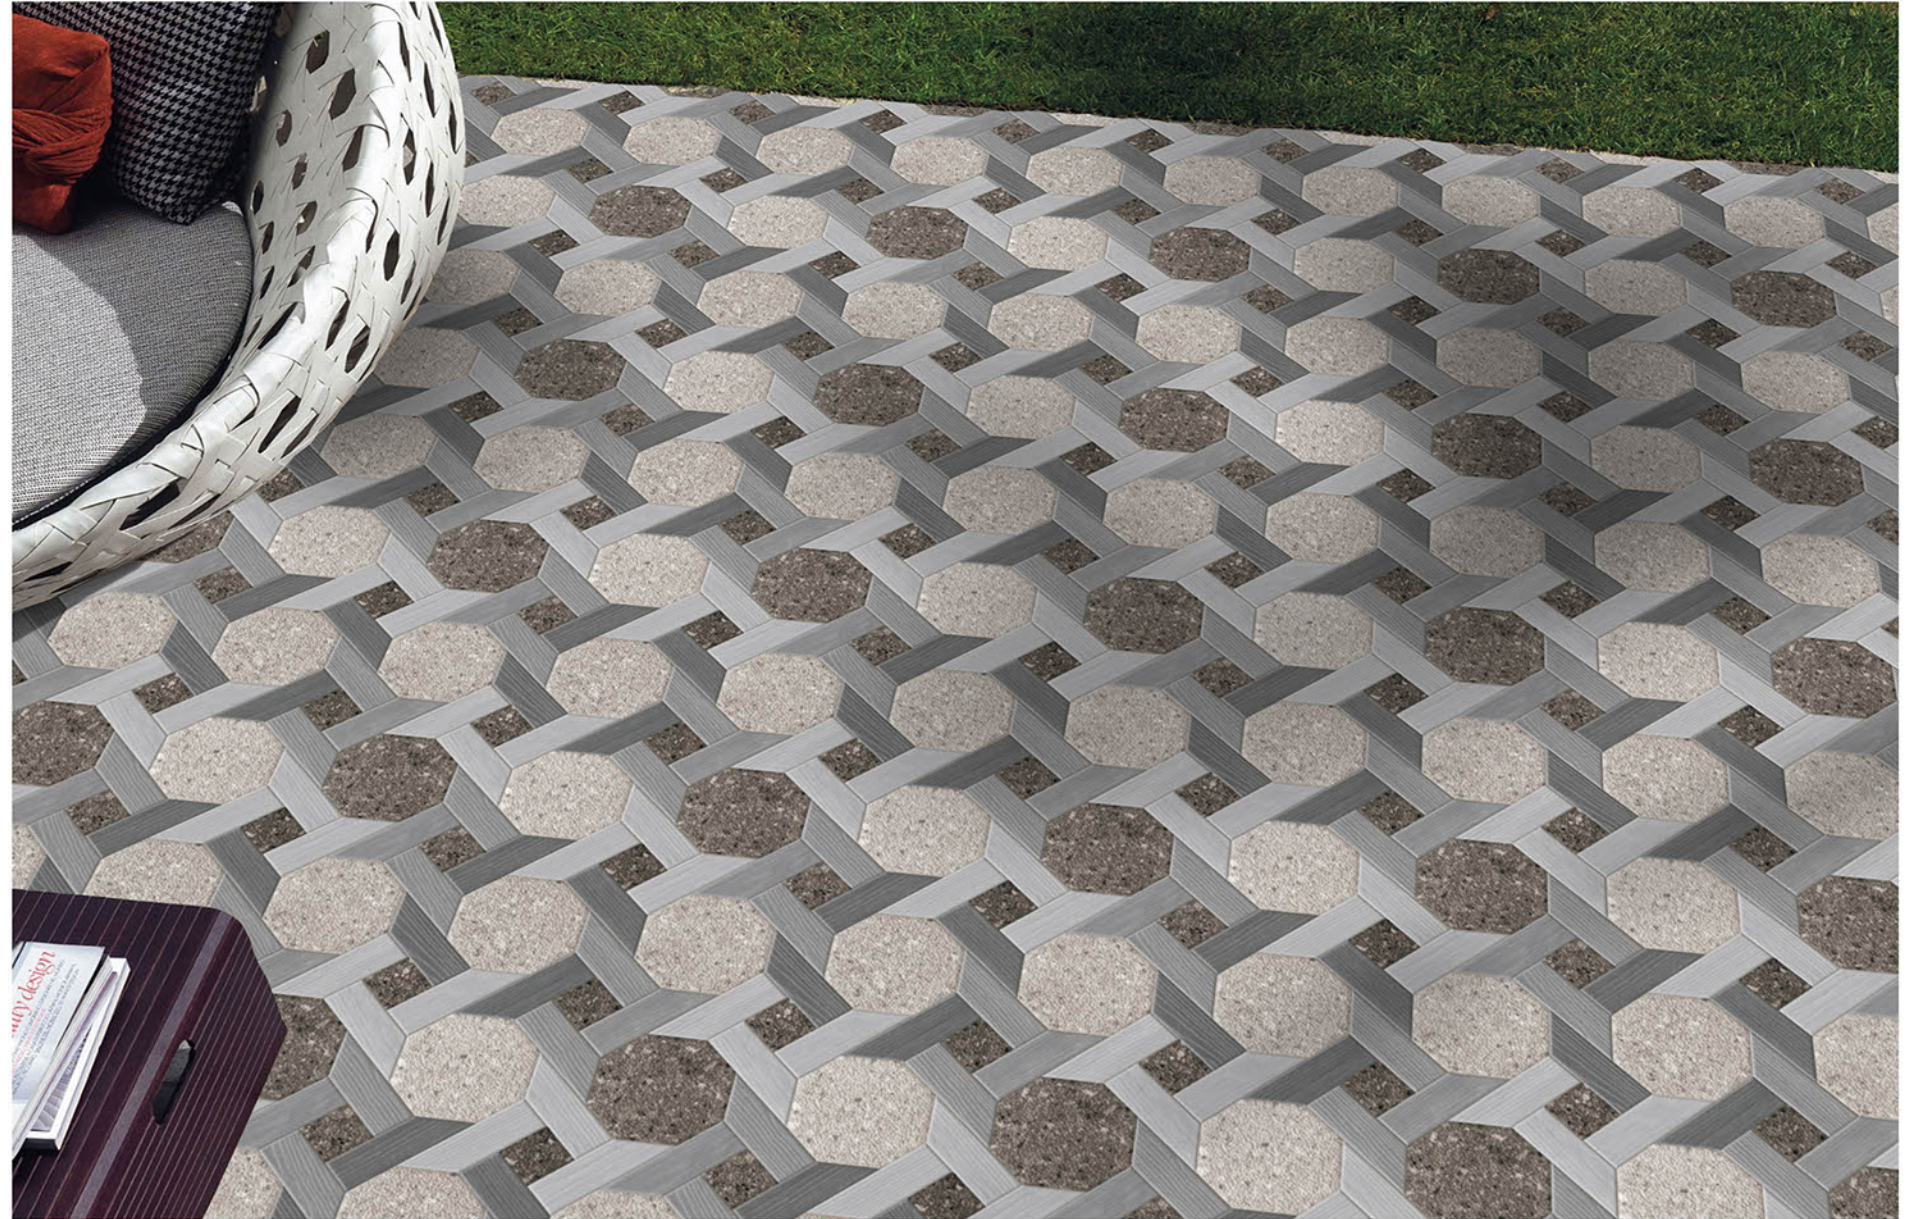

Applicable On
Wall & Floor

HD
Clarity

Random
Design

Zero
Maintenance

Eco
Friendly