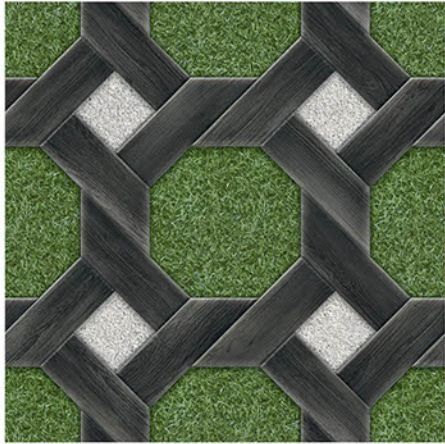

400x400MM | VITRIFIED
PARKING TILES

P-1804

Applicable On
Wall & Floor

HD
Clarity

Random
Design

Zero
Maintenance

Eco
Friendly

400x400MM | VITRIFIED
PARKING TILES