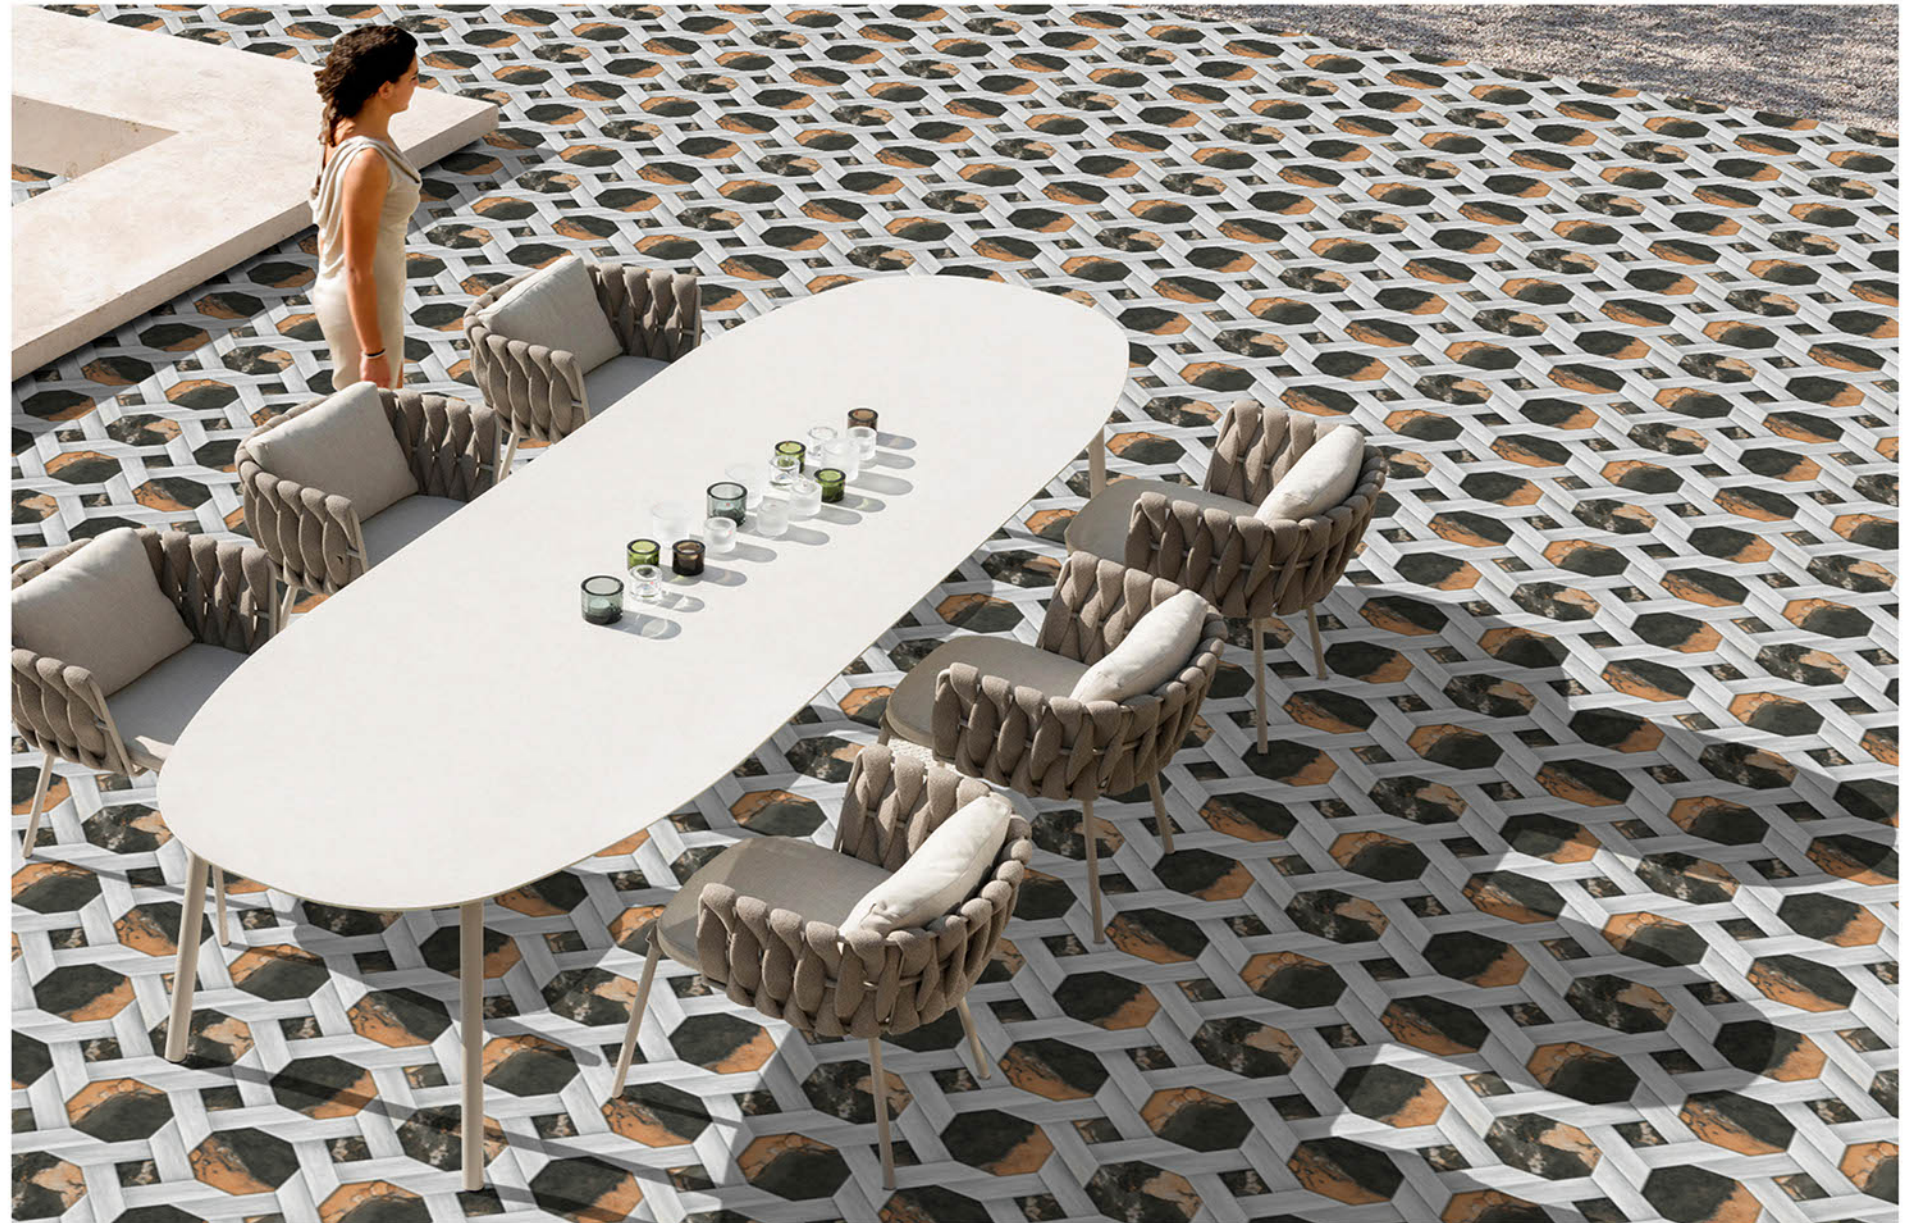

Applicable On
Wall & Floor

HD
Clarity

Random
Design

Zero
Maintenance

Eco
Friendly