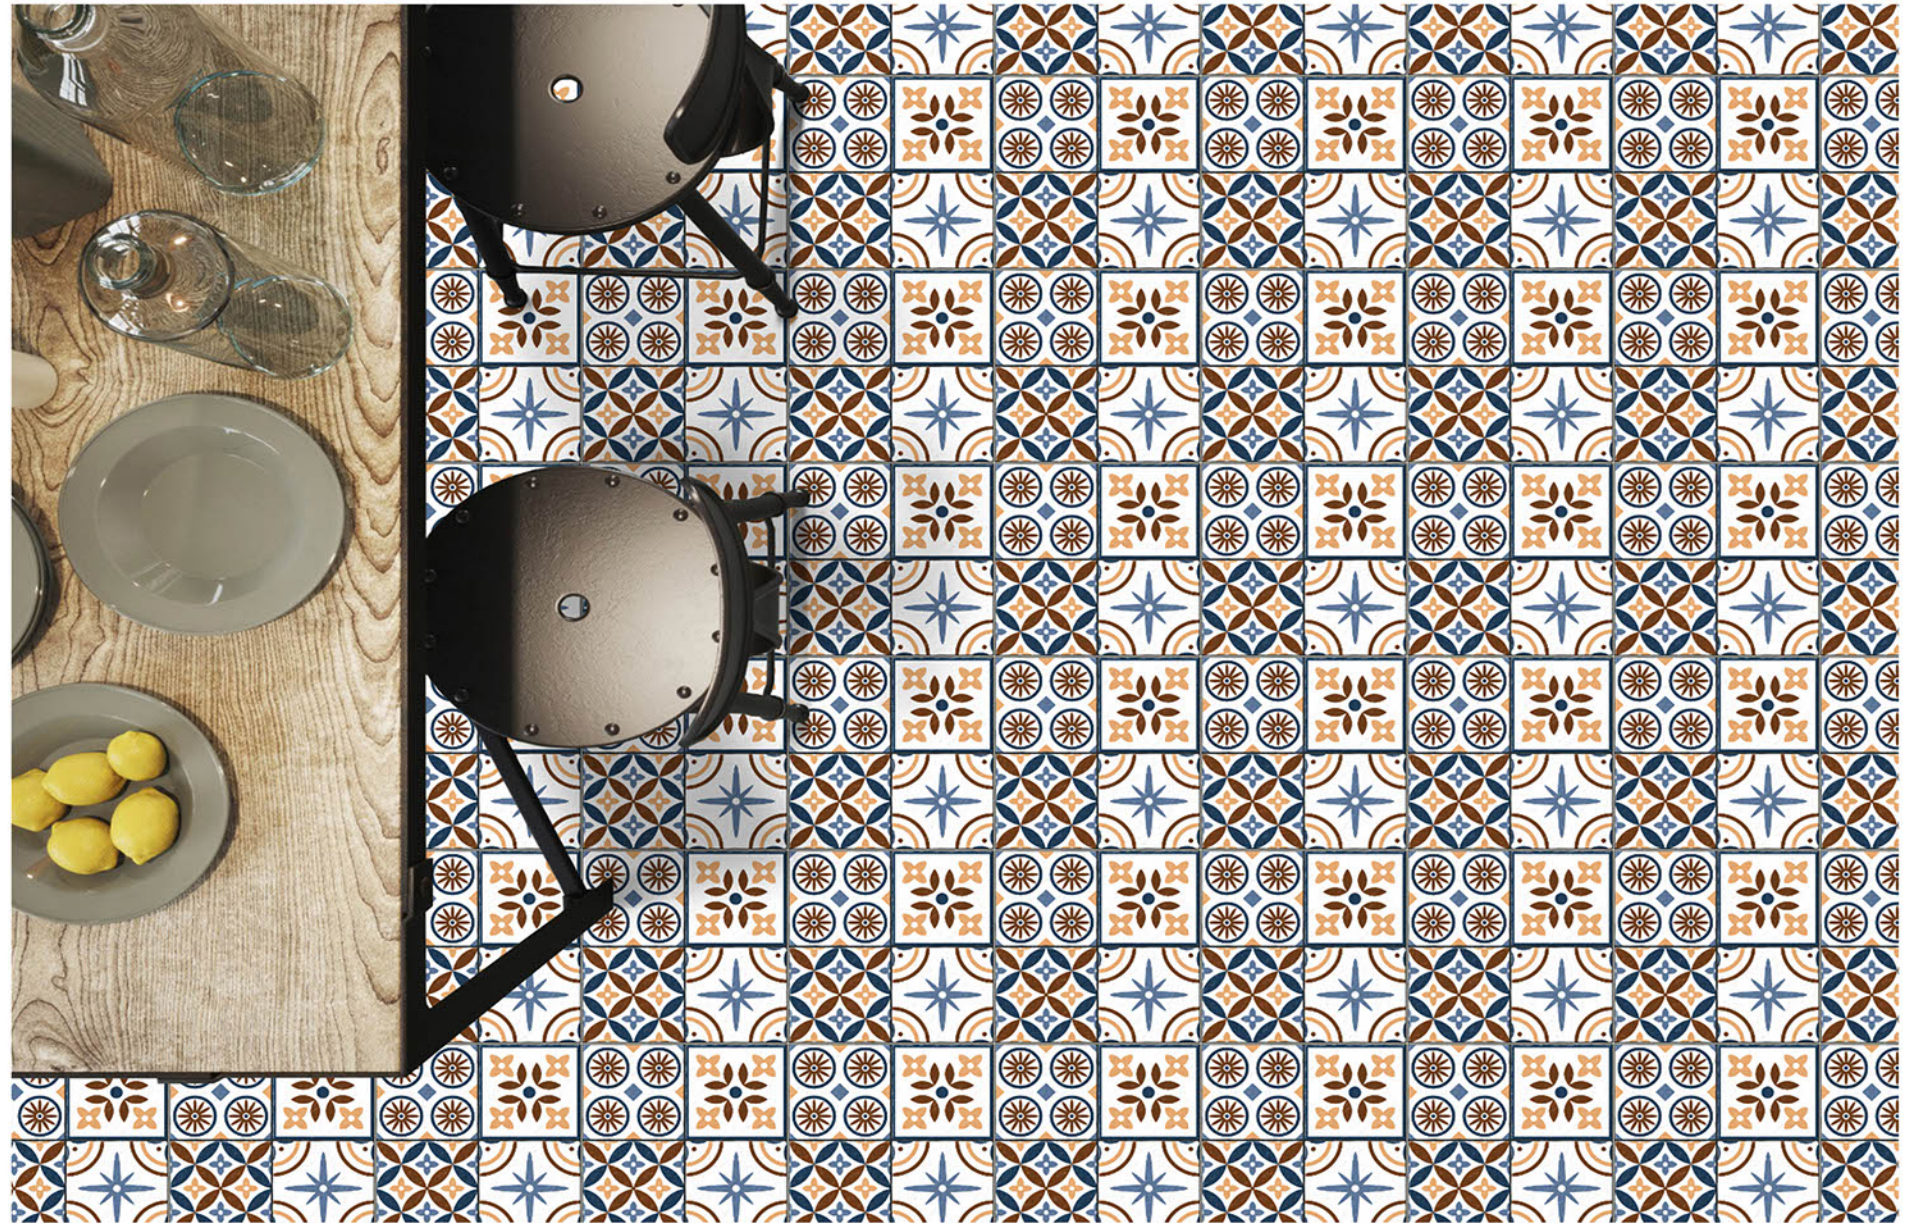

Applicable On
Wall & Floor

HD
Clarity

Random
Design

Zero
Maintenance

Eco
Friendly