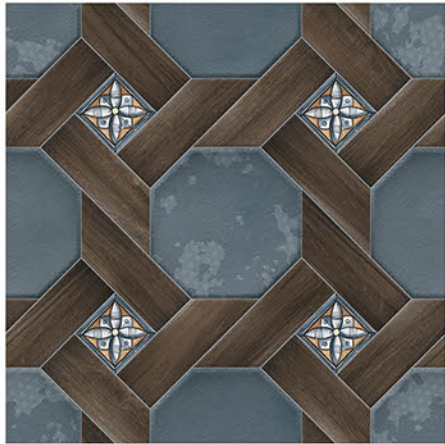

400x400MM | VITRIFIED
PARKING TILES

PUNCH SERISE

P-1801