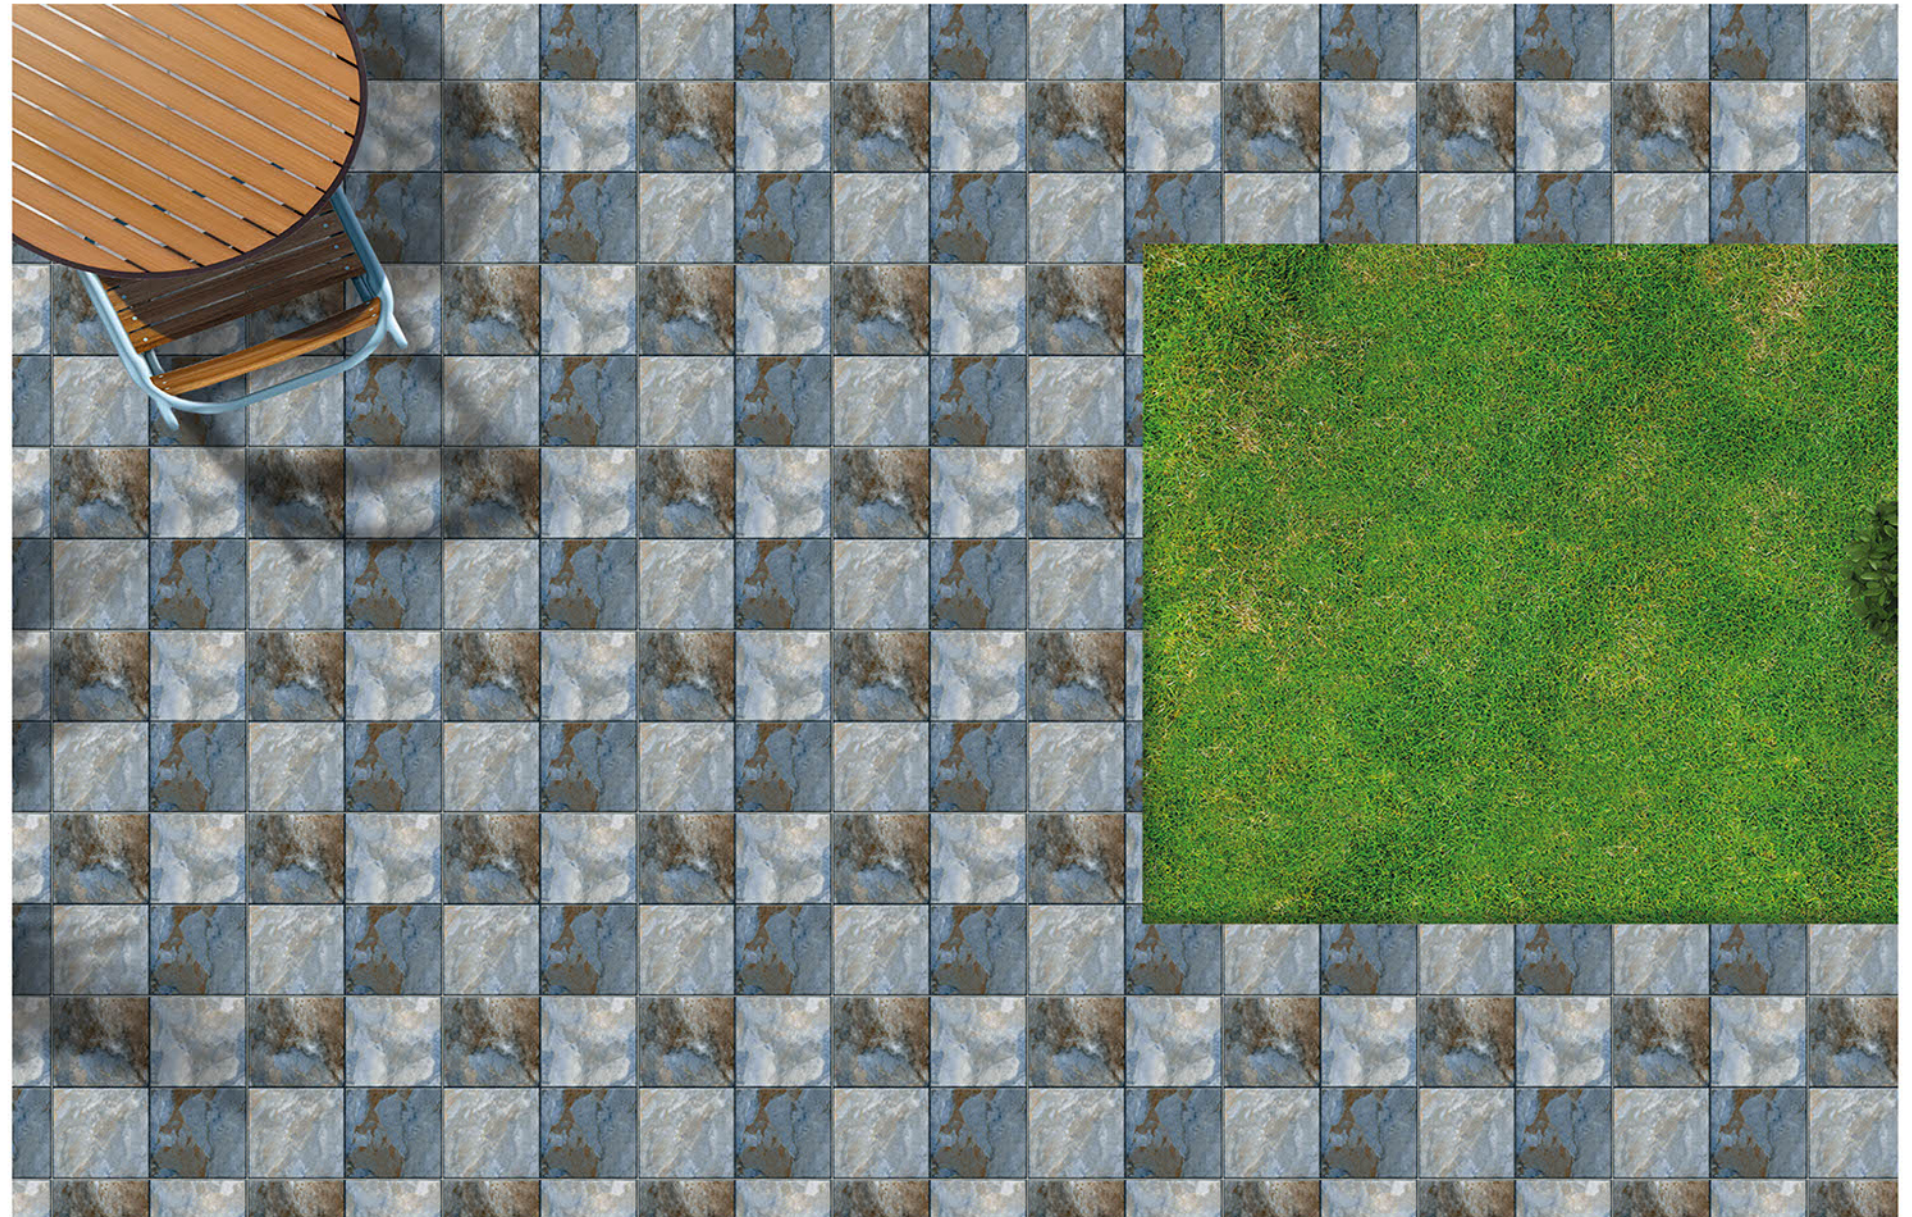

Applicable On
Wall & Floor

HD
Clarity

Random
Design

Zero
Maintenance

Eco
Friendly