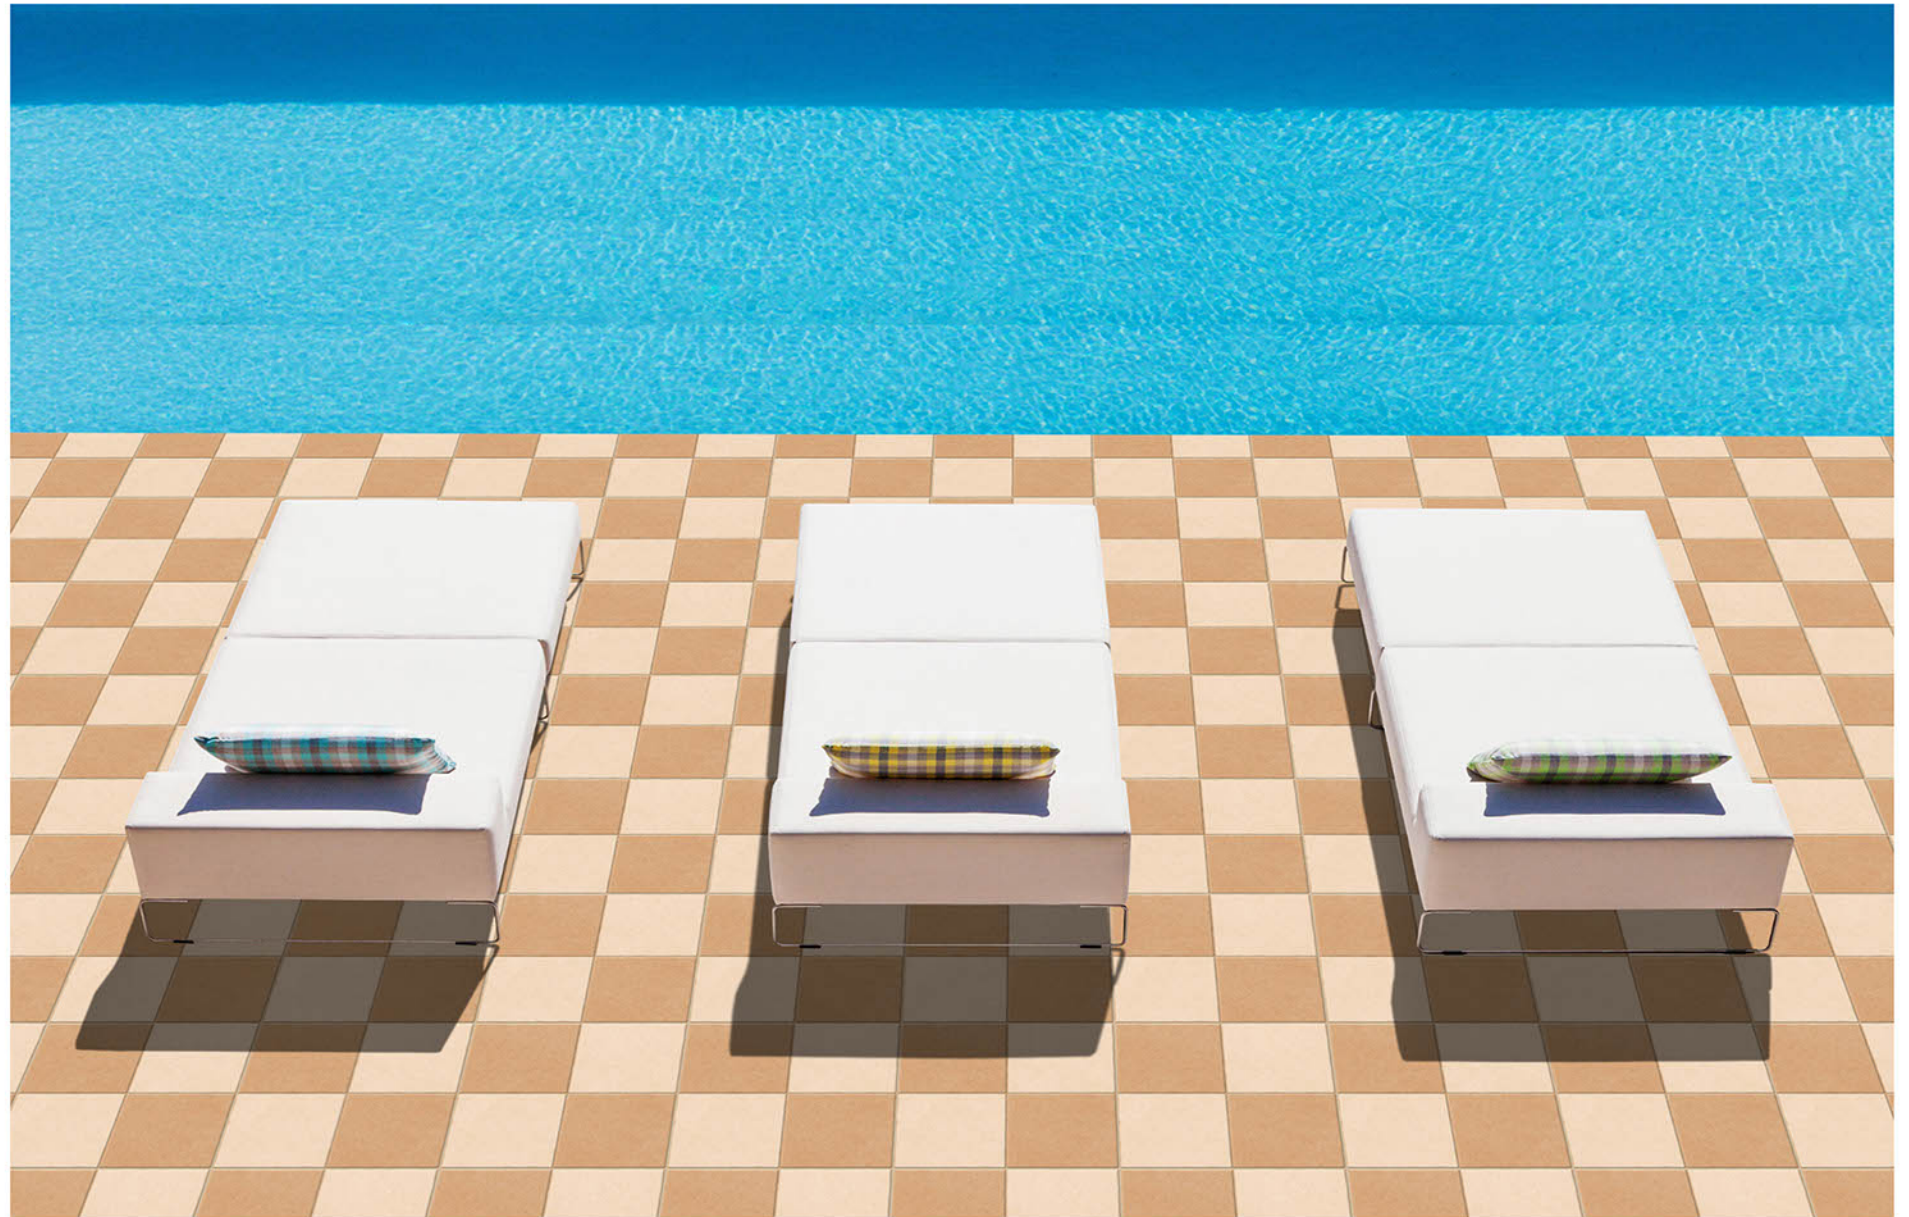

Applicable On
Wall & Floor

HD
Clarity

Random
Design

Zero
Maintenance

Eco
Friendly