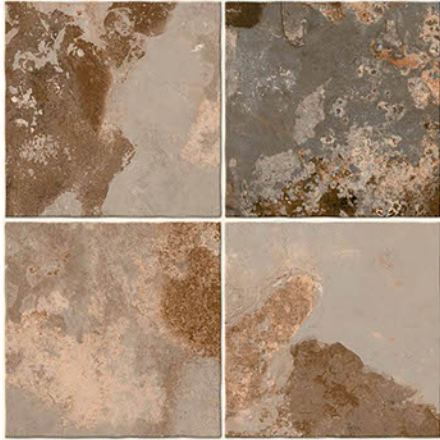

PUNCH SERISE

400x400MM | VITRIFIED
PARKING TILES

P-1718