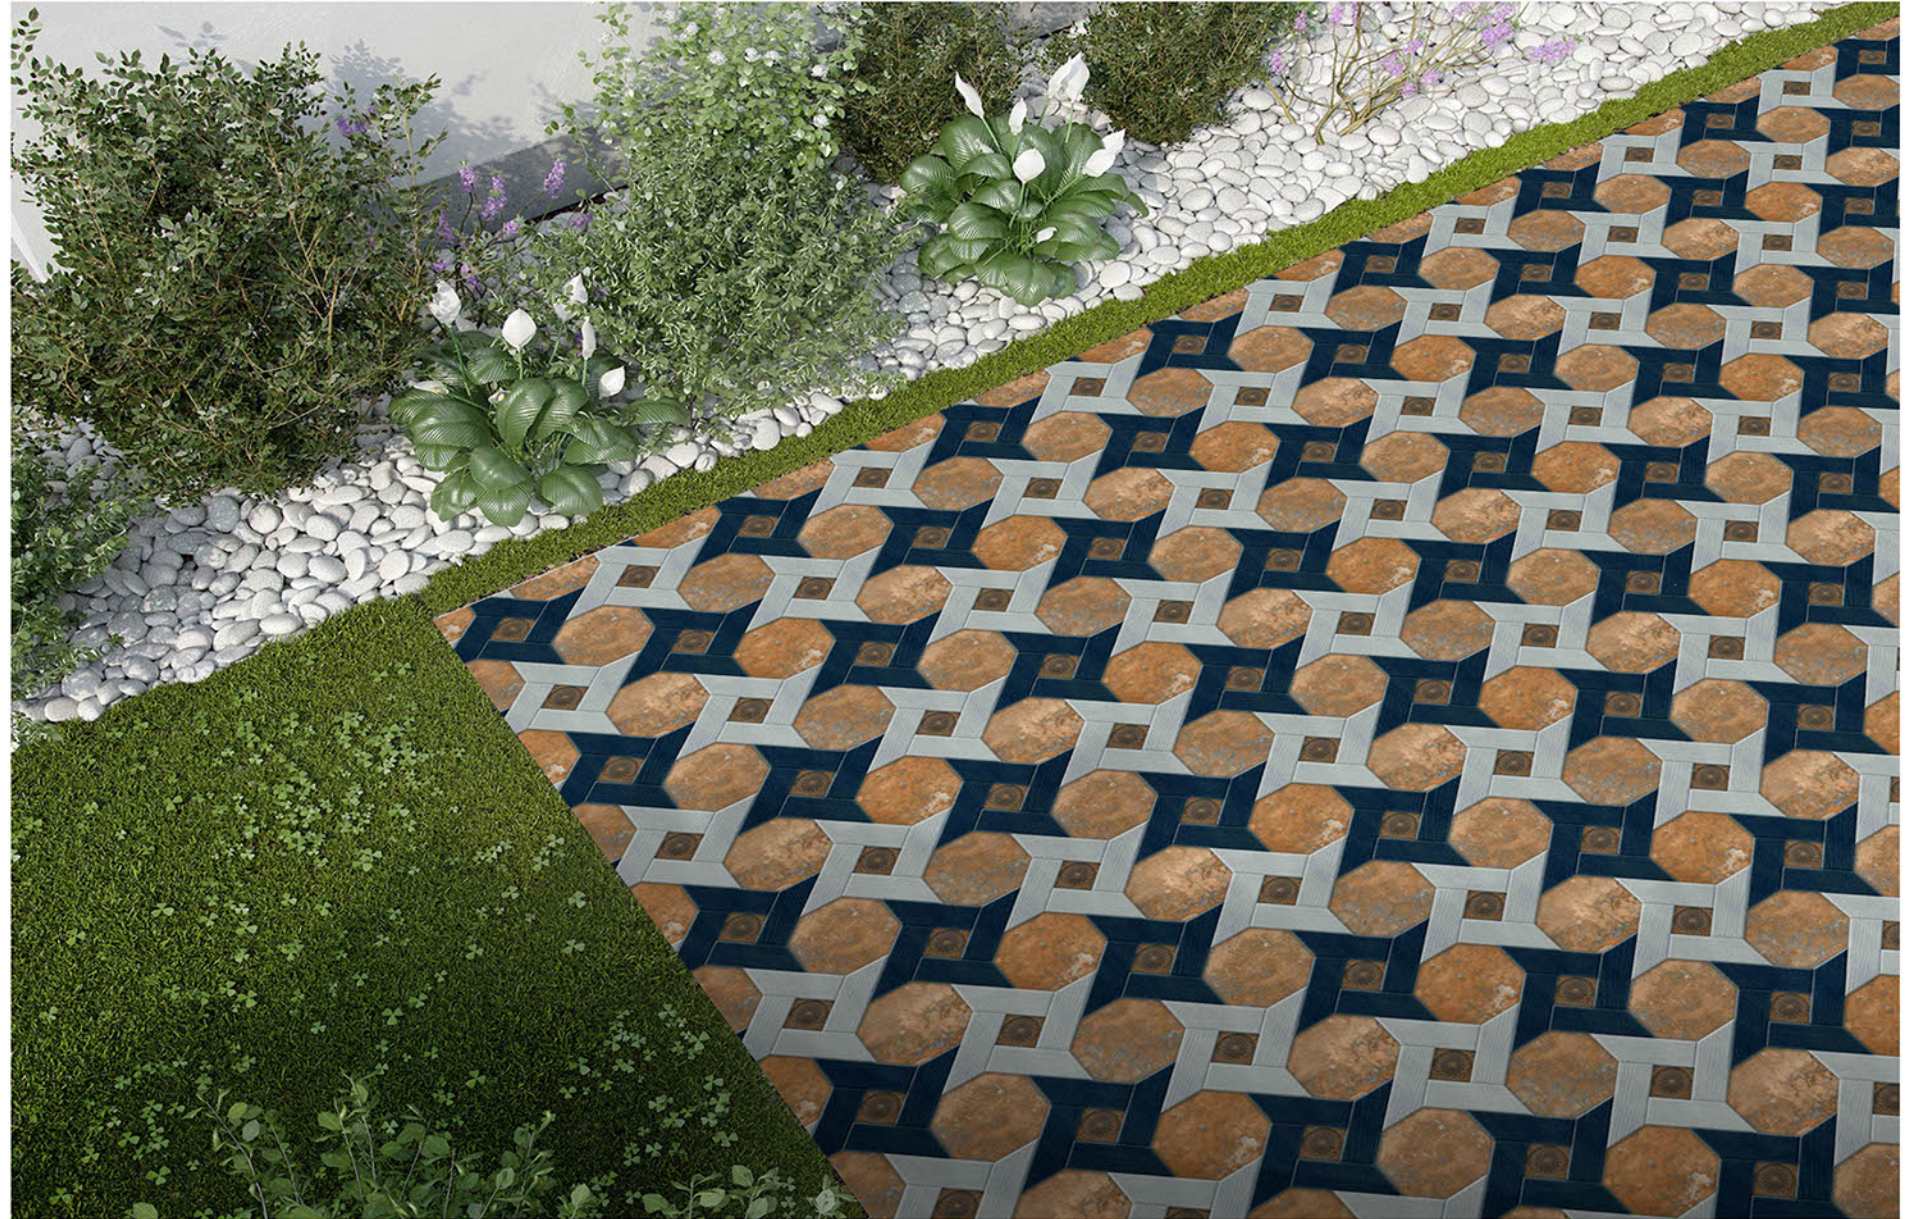

PUNCH SERISE

P-1812

Applicable On
Wall & Floor

HD
Clarity

Random
Design

Zero
Maintenance

Eco
Friendly

400x400MM | VITRIFIED
PARKING TILES

PUNCH SERISE

P-1813

Applicable On
Wall & Floor

HD
Clarity

Random
Design

Zero
Maintenance

Eco
Friendly

400x400MM | VITRIFIED
PARKING TILES