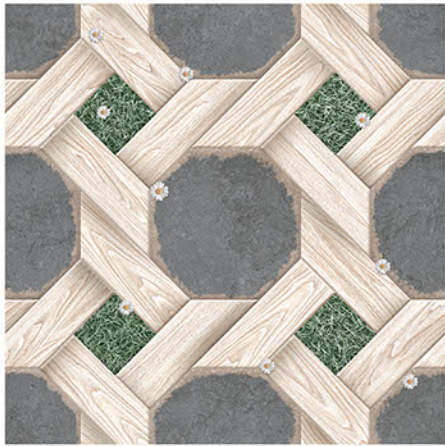

400x400MM | VITRIFIED
PARKING TILES

PUNCH SERISE

P-1809