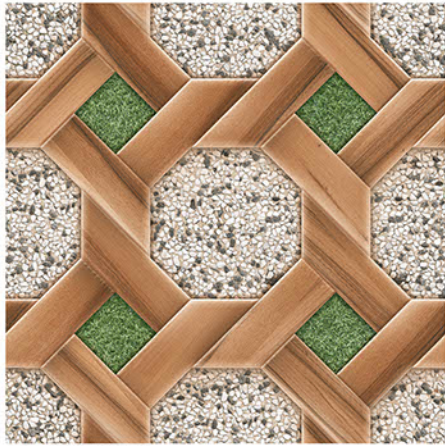

400x400MM | VITRIFIED
PARKING TILES

PUNCH SERISE

P-1802