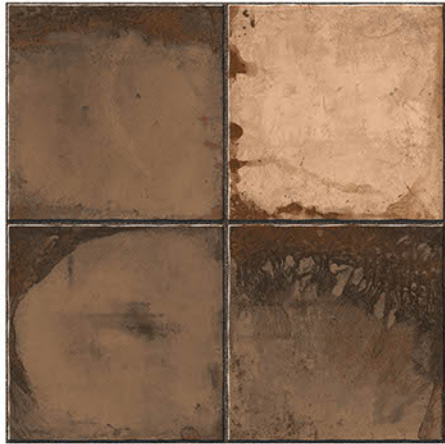

PUNCH SERISE

400x400MM | VITRIFIED
PARKING TILES

P-1703