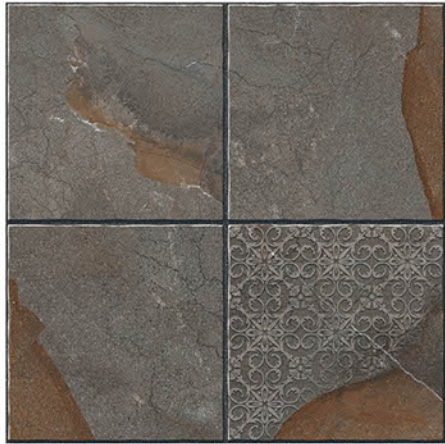

PUNCH SERISE

400x400MM | VITRIFIED
PARKING TILES

P-1704