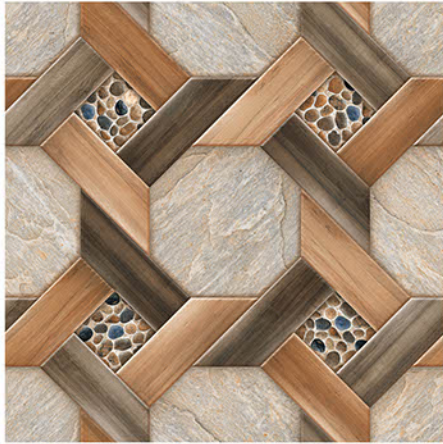

400x400MM | VITRIFIED
PARKING TILES

PUNCH SERISE

P-1805