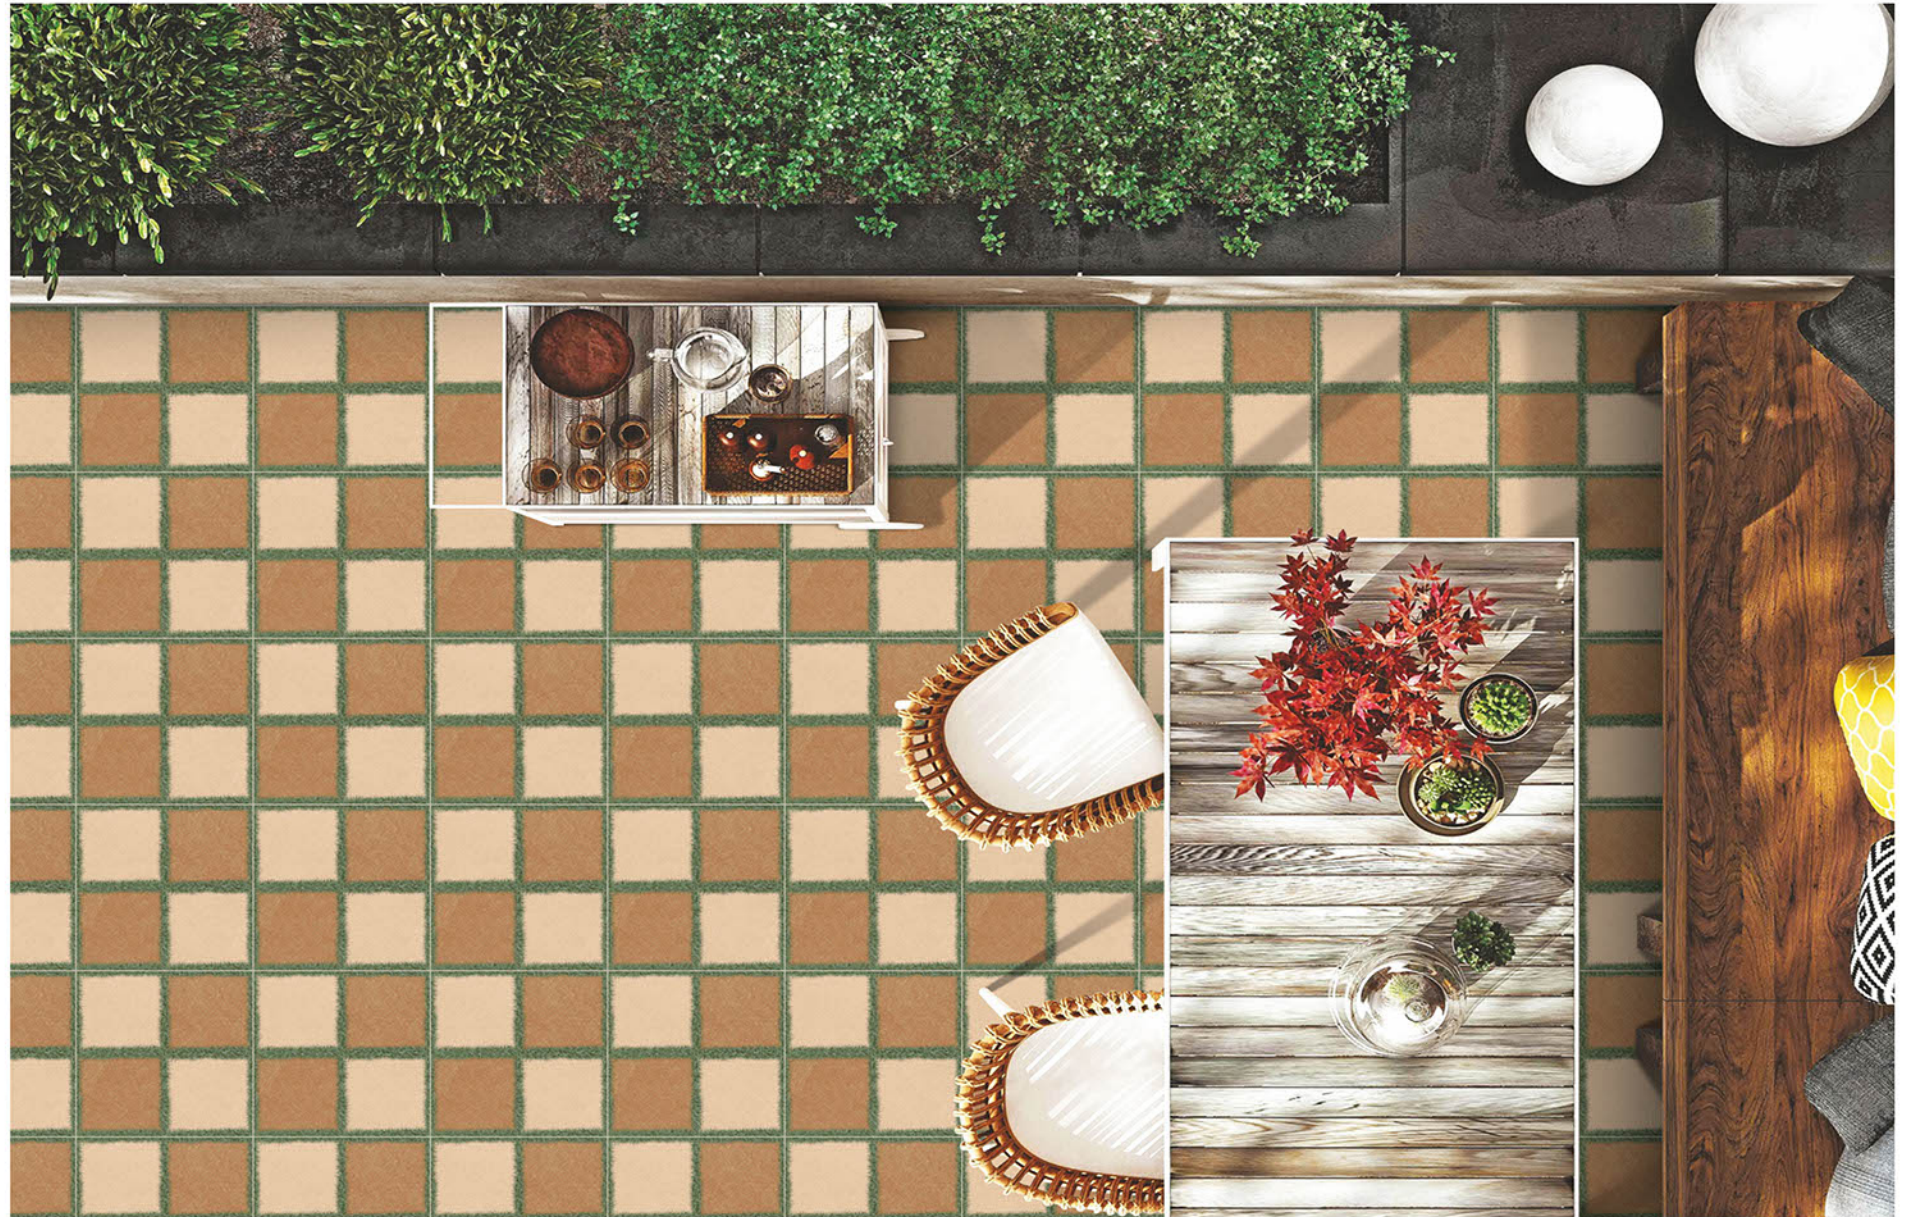

Applicable On
Wall & Floor

HD
Clarity

Random
Design

Zero
Maintenance

Eco
Friendly