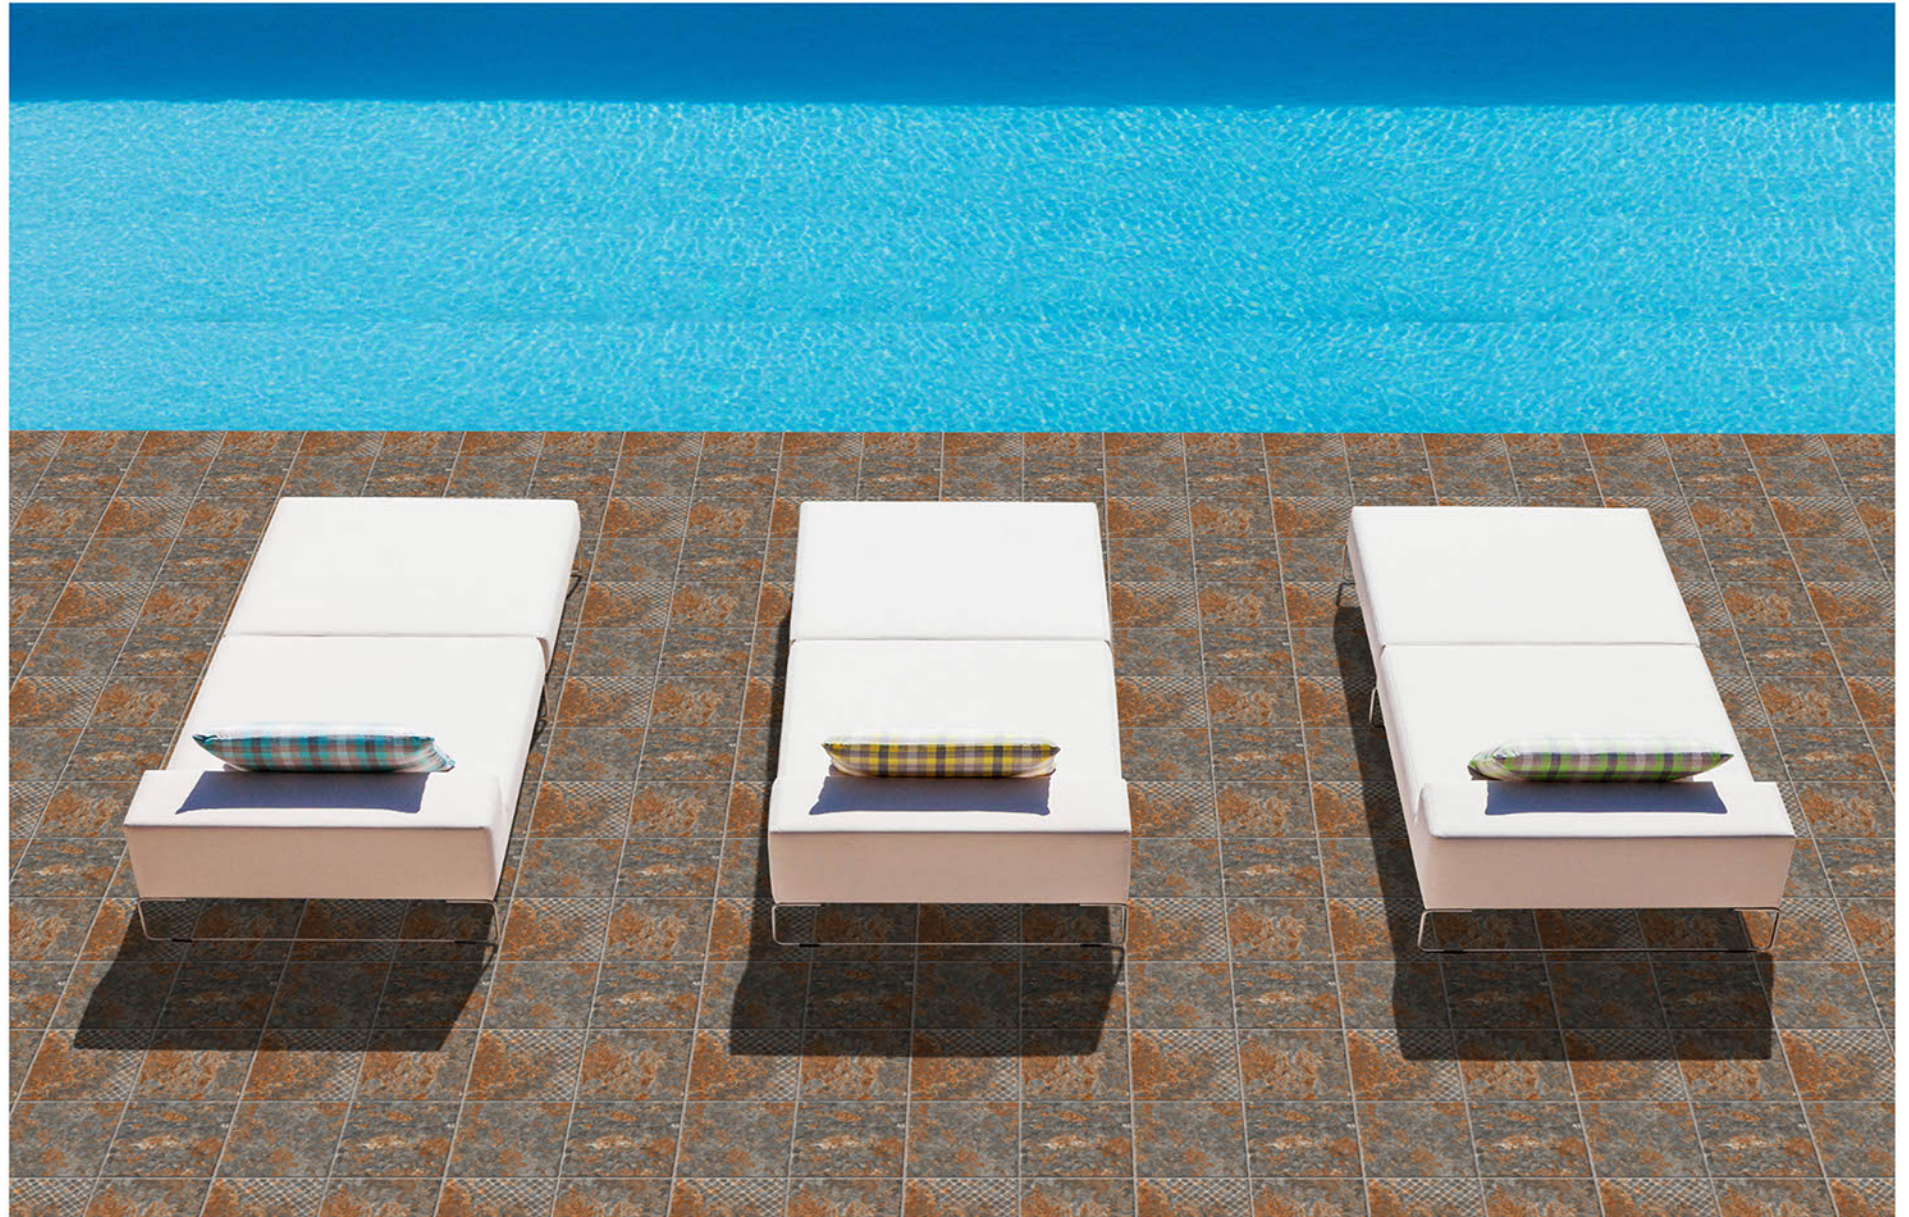

Applicable On
Wall & Floor

HD
Clarity

Random
Design

Zero
Maintenance

Eco
Friendly