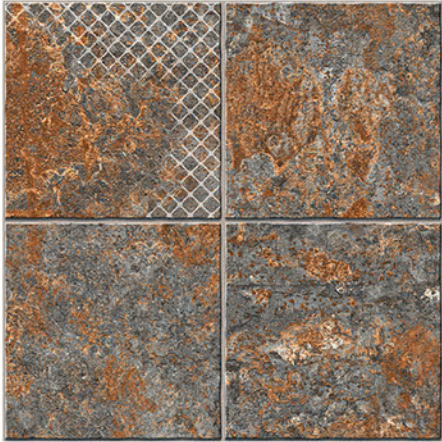

PUNCH SERISE

400x400MM | VITRIFIED
PARKING TILES

P-1708