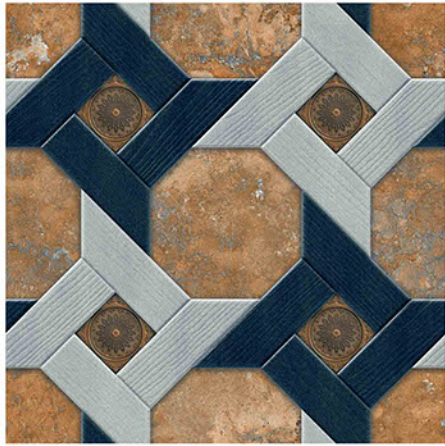

400x400MM | VITRIFIED
PARKING TILES

PUNCH SERISE

P-1813