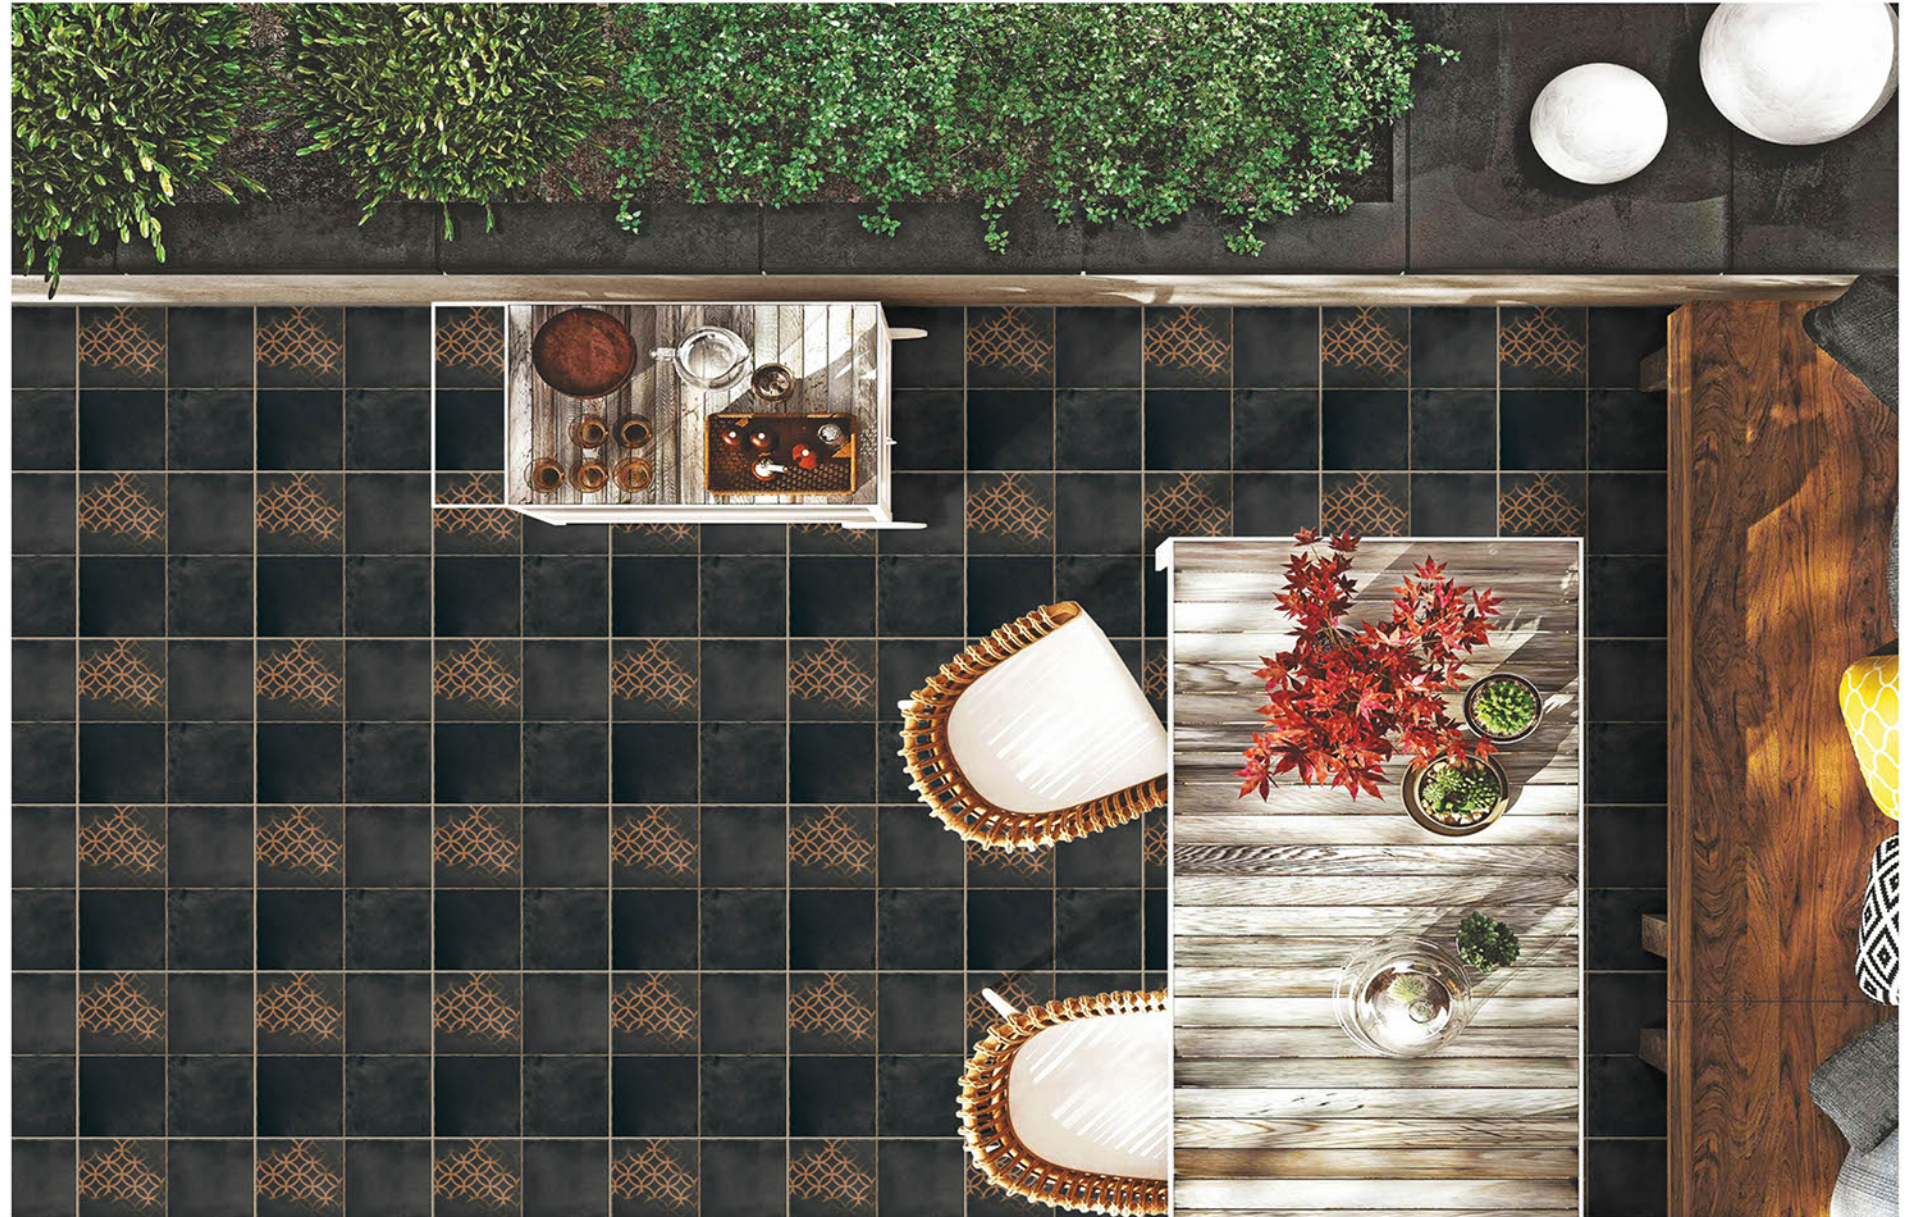

Applicable On
Wall & Floor

HD
Clarity

Random
Design

Zero
Maintenance

Eco
Friendly