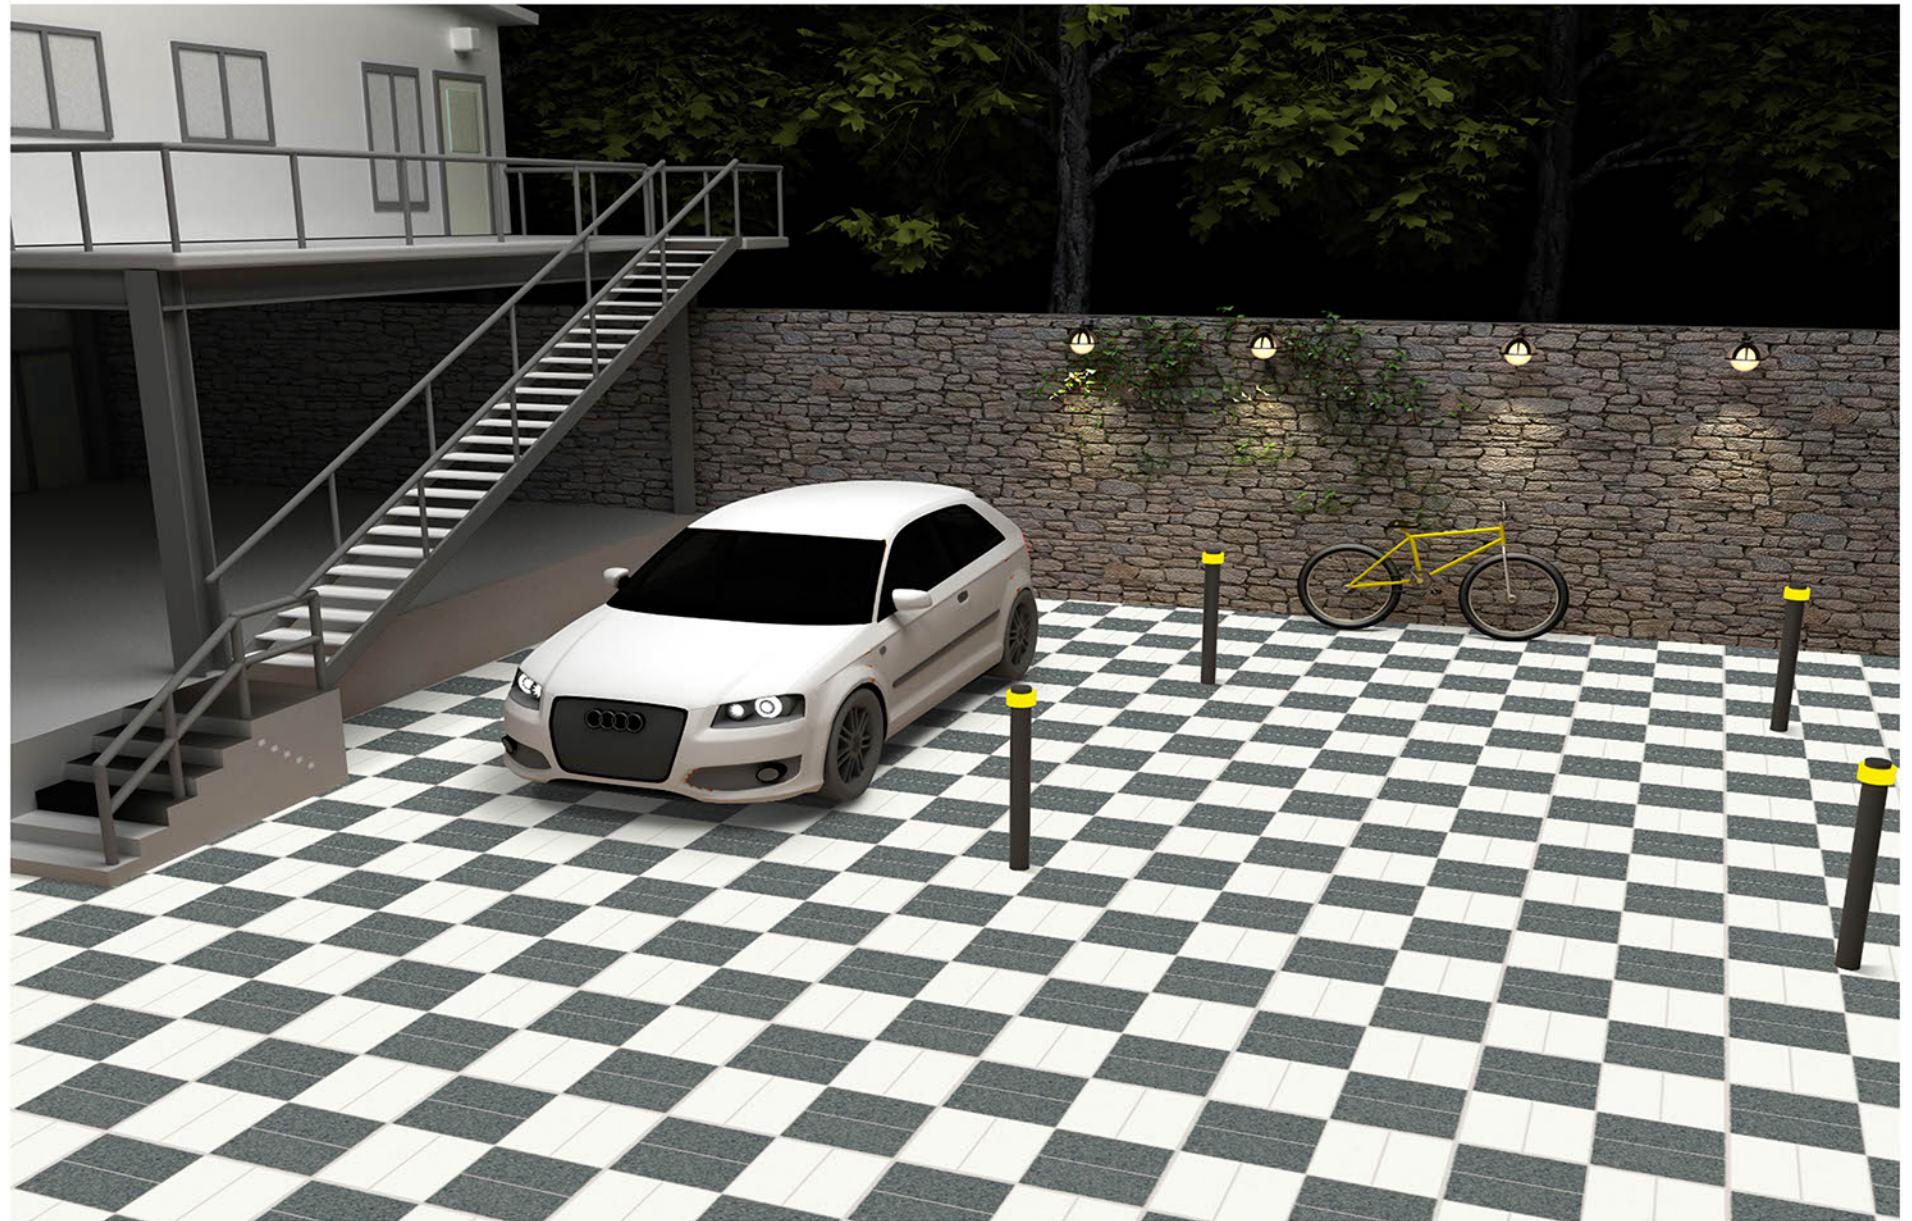

Applicable On
Wall & Floor

HD
Clarity

Random
Design

Zero
Maintenance

Eco
Friendly